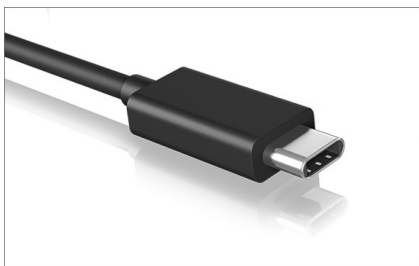

ICY BOX **IB-HUB1414-C3** USB 3.0 Type-C™ hub with Type-C™ and Type-A USB ports

There is also a simple way

USB 3.0 Type-C™ ports have two distinct advantages over the traditional USB plugs. They are smaller and therefore ideal for thin notebooks and mobile devices and it is no longer necessary to insert the connector in a particular orientation. It always fits and thus saves the user a lot of small annoyances when connecting devices.