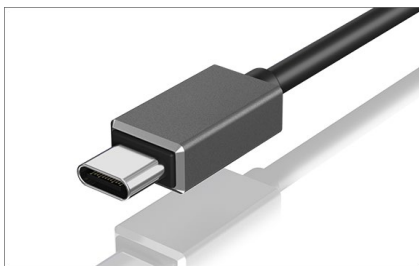

ICY BOX IB-HUB1407-C

Type-C™ to Type-C™ & USB 3.0 Hub

Key features

- **Interface:** 3x USB 3.0 Type-A and 1x USB 3.0 Type-C™
- **Connector to PC:** USB 3.0 Type-C™ up to 5 Gbit/s
- Power adapter (5 V / 4 A) for charging included
- Type-C™ port supports charging (5 V / 2.5 A)
- Aluminium case
- Windows, macOS 10.8 or later version compatible

Packing content

1x IB-HUB1407-C, 1x power adapter, 1x manual

Hub for new and old

This ICY BOX Type-C™ hub extends a USB 3.0 Type-C™ port to your PC, notebook or mobile device by adding 3x USB 3.0 ports for external hard drives, card readers, USB sticks, printers, keyboards and many more classic USB devices. It also has a USB Type-C™ port to ensure that no USB Type-C™ port is lost when using the hub.

Technical data

Model IB-HUB1407-C
Article no. 60239
EAN code 4250078165729
Brand ICY BOX
Colour Anthracite

Material Aluminium
Chipset GL3520
Connector to PC 1x USB 3.0 Type-C™, up to 5 Gbit/s
Interface 3x USB 3.0 Type-A up to 5 Gbit/s
1x USB 3.0 Type-C™ up to 5 Gbit/s
Power adapter DC 5 V / 4 A

ICY BOX **IB-HUB1407-C** Type-C™ to Type-C™ & USB 3.0 Hub

Type-C™

USB 3.0 Type-C™ ports have two distinct advantages over the traditional USB plugs. They are smaller and therefore ideal for thin laptops and mobile devices and it is no longer necessary to insert the connector in a particular orientation. It always fits and thus saves the user a lot of small annoyances when connecting devices.