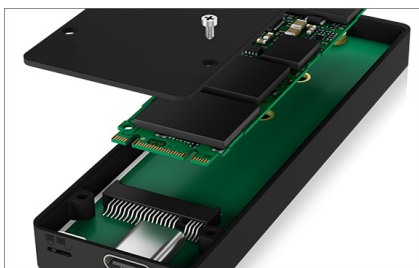

It fits like a glove

This enclosure is not cast, but milled from one piece of aluminium via CNC. This manufacturing process allows highest precision and gives the IB-1815WP-C31 a high quality. Thanks to its slim design, the enclosure fits in every pocket and is therefore the perfect companion in the office and at home.

Logistical data

Packing unit: 40 Stk./carton
Total weight: 6.2 kg/carton
Gross weight (with packing): 0.139 kg
Net weight: 0.036 kg

Dimension/carton: 500x220x300 mm
Dimension (with packing): 200x100x25 mm
Dimension of article: 104x33x9 mm
Country of origin: China