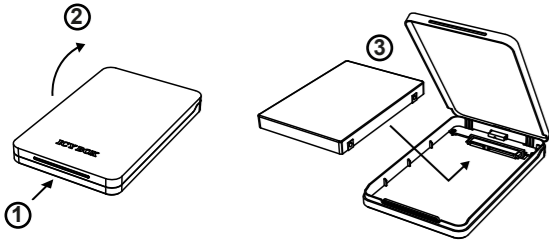

ICY BOX®

IB-234-U31

1. Model – HDD – Interface – Colour

Model	HDD/SSD	Interface	Colour
IB-234-U31	SATA III	USB 3.1	Silver + Black

2. Package contents

1x enclosure, 1x USB 3.1 cable, 1x manual

3. Key Features

- Aluminium enclosure
- Toolless HDD installation
- USB 3.1 host up to 10 Gbit/s
- Backwards compatible with USB 3.0, 2.0 and 1.1
- HDD height up to 9.5 mm, capacity not limited
- Plug & Play and Hot Swap
- Supports: Windows, Mac

4. HDD Installation

⚠ Attention: During the assembly all cabling has to be disconnected from the computer.

5. Using the external drive

⚠ Attention: A new HDD first must be initialised, partitioned and formatted by the operation system to be displayed by the system. The external HDD could be connected or disconnected from the host during operation

⚠ Attention: Please await end of read/write operations before disconnecting the HDD to avoid data loss.

1. If the hard disc isn't recognised instantly by the operating system please check:
2. If the driver software is installed.
   - If the HDD is initialised, partitioned and formatted.

IB-234-U31 is also working with computer/notebook with USB 3.0/2.0/1.1 interfaces. The full transfer rate of USB 3.1 can only be reached with USB 3.1 connection. You can upgrade your computer with a USB 3.1 PCI-card (eg ICY BOX IB-U31-01/IB-U3102).

ICY BOX®

IB-234-U31

1. Modell - Festplatte (HDD) - Anschluss - Farbe

Modell	HDD/SSD	Anschluss	Farbe
IB-234-U31	SATA III	USB 3.1	Silber + Schwarz

2. Verpackungsinhalt

1x Gehäuse, 1x USB 3.1 Kabel, 1x Handbuch

3. Merkmale

- Aluminiumgehäuse
- Werkzeugloser Festplatteneinbau
- USB 3.1 Host bis zu 10 Gbit/s
- Abwärts kompatibel mit USB 3.0, 2.0 und 1.1
- Plug & Play und Hot Swap
- Festplattenbauhöhe bis 9,5mm, Kapazität ohne Limit
- Unterstützt: Windows, Mac