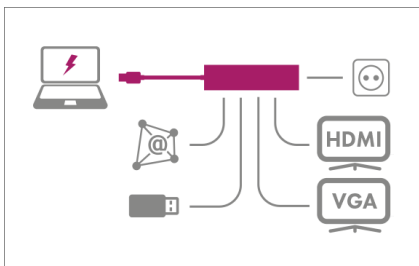

A bit of everything

With a USB Type-C™ host, the door is opened for four additional ports, 1x Gigabit Ethernet, 1x VGA, 1x HDMI® and 1x USB 3.0 Type-A will become available. But only one of the video ports can be used at a time.