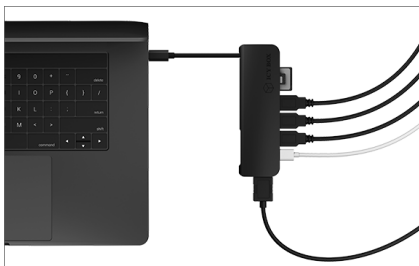

Easy connection - multiple benefits

Perfectly combines high-quality appearance and efficient technology with a very compact size. The premium aluminium Docking Station does not only look good but also offers high comfort while using. This solution is suited for any location such as private or office areas.

Logistical data

Packing unit:	60 pcs./carton
Total weight:	8.8 kg/carton
Gross weight (with packing):	0.134 kg
Net weight:	0.066 kg

Dimension/carton:	448x271x322 mm
Dimension (with packing):	25x100x200 mm
Dimension of article:	40x133x10 mm
Country of origin:	China