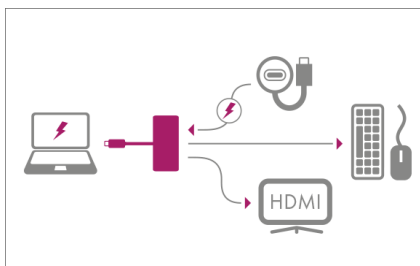

ICY BOX IB-DK4022-CPD USB Type-C™ Docking Station with integrated cable

Stylish appearance - easy connection - multiple benefits

Perfectly combines high-quality appearance and efficient technology with a very compact size. The premium aluminium Docking Station does not only look good but also offers high comfort while in operation. This solution is suited for any location such as private or office areas.

Always at the ready

The integrated cable is always ready for use and cannot be lost. When stored safely in the cable mount, it stays out of unnecessary cable clutter in your pocket or drawer.

USB Type-C™