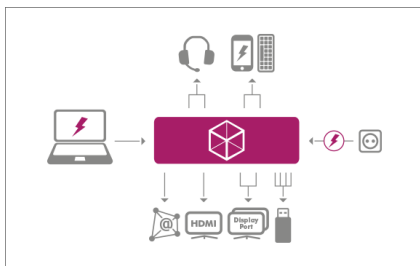

ICY BOX IB-DK2243AC USB Type-C™ Docking Station with triple video output

Connection desires

Notebooks and other mobile computers are getting ever smaller but this comes at the expense of connectivity. The docking station IB-DK2243AC can permanently alleviate the lack of connection. 6x USB 3.0, 1x Gigabit LAN, 2x DisplayPort™, 1x HDMI® and a headphone & microphone jack are provided.