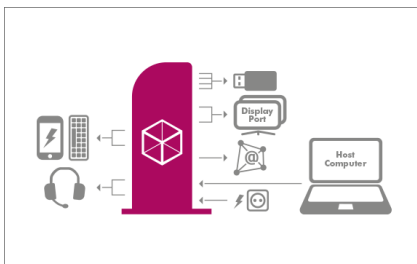

Power supply

External, AC 100-240 V / 1.3 A, 50/60 Hz, DC 20 V / 2.25 A, total output 45 W, Level VI

Operating system

Windows® and macOS®

System requirements

- Attached to a macOS® computer it does not support HDCP copy protected content (Blu-ray, Netflix, Amazon prime, etc.)
- Installed DisplayLink drivers
- To set up 4K/5K resolution, DisplayPort™ displays with 4K/5K and DisplayPort™ 1.2 support are needed
- The device is also compatible with Thunderbolt™ 3 Type-C™ equipped computers

ICY BOX **IB-DK2242AC** DockingStation with Dual DisplayPort™ interfaces

A bit of everything

With just one USB Type-A or Type-C™ connector your notebook gains eleven additional ports: 6x USB 3.0, Gigabit LAN, 2x DisplayPort™, as well as headphone and microphone ports. This makes the docking station a real general-purpose talent.