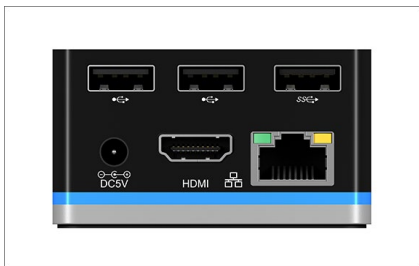

Easy connection - multiple benefits

No driver installation required, just plug-and-play, and you get brilliant 4k resolution via HDMI® and lightning-fast online access, and the included power supply provides enough power for the connected USB device.

Logistical data

Packing unit: 20 pcs./carton
Total weight: 10 kg/carton
Gross weight: (with packing): 0.469 kg
Net weight: 0.126 kg

Dimension/carton: 478x223x260 mm
Dimension (with packing): 48x105x204 mm
Dimension of article: 60x65x36 mm
Country of origin: China