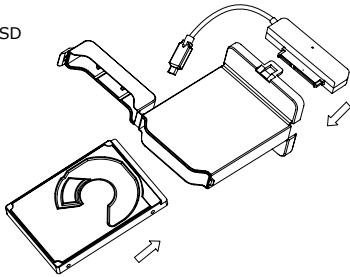

ICY BOX®

IB-AC703-C

USB 3.0 to 2.5" SATA HDD/SSD Adapter

1. Key Features

- Supports 2.5" SATA III 6 Gbit/s HDD/SSD
- USB 3.0 Type-C Host Interface 5 Gbit/s with UASP
- HDD protection box
- Supports Windows, Mac
- Plug & Play and Hot Swap

2. HDD Installation

3. Application

- 3.1 The external HDD can be connected to or disconnected from the computer via USB cable without shutting down the computer.
- 3.2 A new HDD must first be initialised, partitioned and formatted by the operation system to be displayed by the system.
- 3.3 If the hard disc isn't recognised instantly by the operating system please check:
  - if the driver software is installed (USB),
  - if the HDD is initialised, partitioned and formatted.