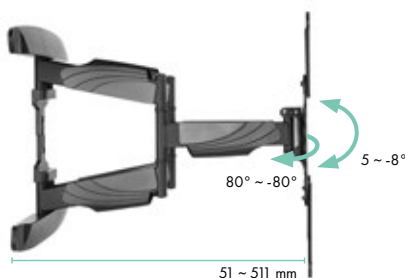

ICY BOX IB-TV1001-W

Wall bracket for a TV size of 23" to 65" screen diagonal

Key features

- TV wall mount for one television with a size of up to 65" and a weight of up to 45 kg
- Well-engineered - solid and strong aluminium and steel design
- VESA support for a wide range of screen dimensions - VESA standards from 100x100 up to 400x400
- Detachable VESA panel for easy installation
- Special metal wall mount design to guarantee stability
- With a wall clearance of 51 to 511 mm very discreet but still very flexible

Packing content

IB-TV1001-W, allen wrench, set of screws, quick installation guide

With a firm hold

The wall mount allows the IB-TV1001-W to be securely mounted to a wall and the large screw connection ensures a balanced distribution of the weight, even with large monitors. Monitors with a screen size of 23" (58 cm) up to 65" (165 cm) and a maximum weight of 45 kg can be installed.

Technical data

Model	IB-TV1001-W
Article no.	60273
EAN	4250078165996
Brand	ICY BOX
Colour	Black

Material	Steel / plastic / aluminium alloy
Maximum size of TV	65" (165 cm)
Maximum number of TV	1
Max. weight of TV	45 kg
VESA support	400x400/300/200, 300x300, 200x200/100, 100x100/150
VESA - swivel (hinge)	+/- 80° vertical
VESA - tilt (hinge)	+5°/-8° horizontal
Walldistance min.	51 mm
Walldistance max.	511 mm
Mounting	Full metal wall mount

ICY BOX **IB-TV1001-W**

Wall bracket for a TV size of 23" to 65" screen diagonal

Extremely stable

The IB-TV1001-W is suitable for increased weight absorption of up to 45 kg due to its double-arm version and compression hinges, even with the arm extended to the maximum. Each bracket is tested at 3 times the maximum weight to ensure the safety of your TV.