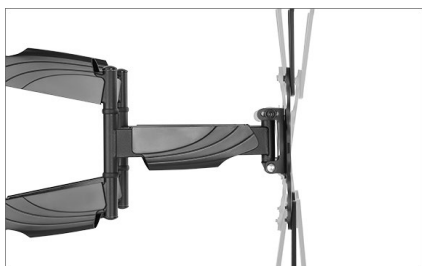

ICY BOX IB-TV1001-W

Wall bracket for a TV size of 23" to 65" screen diagonal

Key features

- TV wall mount for one television with a size of up to 65" and a weight of up to 45 kg
- Well-engineered - solid and strong aluminium and steel design
- VESA support for a wide range of screen dimensions - VESA standards from 100x100 up to 400x400
- Detachable VESA panel for easy installation
- Special metal wall mount design to guarantee stability
- With a wall clearance of 51 to 511 mm very discreet but still very flexible

Packing content

IB-TV1001-W, allen wrench, set of screws, quick installation guide

With a firm hold

The wall mount allows the IB-TV1001-W to be securely mounted to a wall and the large screw connection ensures a balanced distribution of the weight, even with large monitors. Monitors with a screen size of 23" (58 cm) up to 65" (165 cm) and a maximum weight of 45 kg can be installed.

ICY BOX **IB-TV1001-W**

Wall bracket for a TV size of 23" to 65" screen diagonal

Extremely stable

The IB-TV1001-W is suitable for increased weight absorption of up to 45 kg due to its double-arm version and compression hinges, even with the arm extended to the maximum. Each bracket is tested at 3 times the maximum weight to ensure the safety of your TV.

Under cover

The clever cable management system for concealed and secure cable routing makes adjustment of the wall bracket a child's play. No trapping or drooping cables or chaotic cable tangles.

Maximum flexibility