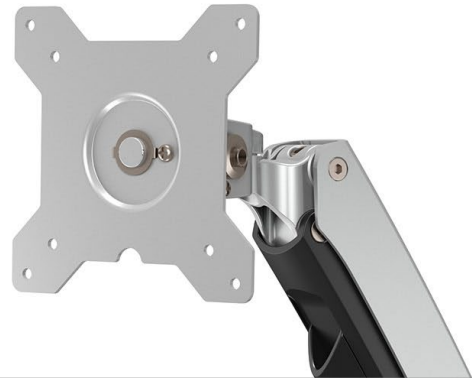

ICY BOX IB-MS613-W

Monitor stand with wall mount for a monitor up to 24" (61 cm)

Key features

- The IB-MS613-W remains the classic multiple stand design and makes it more slim and ergonomic
- Special metal wall mount design to guarantee stability
- Wall distance of 97 bis 613 mm very discreet but still very flexible
- Smart Torque Adjust is always available at the hinge module to meet various weights implemented
- Inside-track cable management
- For screen size up to 24" (61 cm) diagonal screen measurement
- Supports 100x100 and 75x75 VESA standards

Packing content
 IB-MS613-W, allen wrench, set of screws, QIG

Technical data

Model	IB-MS613-W
Article no.	60307
EAN code	4250078166337
Brand	ICY BOX
Colour	Silver / Black
Material	Steel / Plastic / Aluminum Alloy
Maximum size of monitor	24" (61 cm)
Number of monitors	1

ICY BOX **IB-MS613-W**

Monitor stand with wall mount for a monitor up to 24" (61 cm)

Requirements

The bracket is suitable for monitors with a screen diagonal up to 24" (61 cm) and the VESA standards 100x100 and 75x75. It is important that these should not exceed a maximum weight of 10 kg.

With firm hold

The wall mount allows the IB-MS613-W to be attached to walls. The ingenious design ensures a uniformly distributed weight and firm hold on the wall.

Movable

No matter how you like to work - the different joints can be moved in many angles. This allows the monitor to be aligned exactly as required. A full rotation of 360° is possible, just like adjusting the height, inclination or distance to the wall.