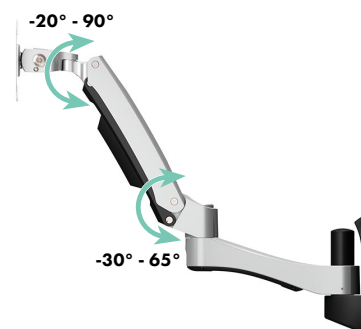

ICY BOX IB-MS613-W

Monitor stand with wall mount for a monitor up to 24" (61 cm)

Key features

- The IB-MS613-W remains the classic multiple stand design and makes it more slim and ergonomic
- Special metal wall mount design to guarantee stability
- Wall distance of 97 bis 613 mm very discreet but still very flexible
- Smart Torque Adjust is always available at the hinge module to meet various weights implemented
- Inside-track cable management
- For screen size up to 24" (61 cm) diagonal screen measurement
- Supports 100x100 and 75x75 VESA standards

Max. weight of monitor	2 - 10 kg
VESA - Swivel (Hinge)	+/- 90° horizontal
VESA - Tilt (Hinge)	+90° / -20° vertical
Arm - Tilt	+65° / -30° vertical
VESA - Rotate (Pivot)	360° horizontal
Wall mount - Rotate (Pivot)	180° vertical
Mounting	Full metal wall mount
Wall distance	97mm - 613mm

ICY BOX **IB-MS613-W**

Monitor stand with wall mount for a monitor up to 24" (61 cm)

Requirements

The bracket is suitable for monitors with a screen diagonal up to 24" (61 cm) and the VESA standards 100x100 and 75x75. It is important that these should not exceed a maximum weight of 10 kg.

With firm hold

The wall mount allows the IB-MS613-W to be attached to walls. The ingenious design ensures a uniformly distributed weight and firm hold on the wall.

Movable

No matter how you like to work - the different joints can be moved in many angles. This allows the monitor to be aligned exactly as required. A full rotation of 360° is possible, just like adjusting the height, inclination or distance to the wall.