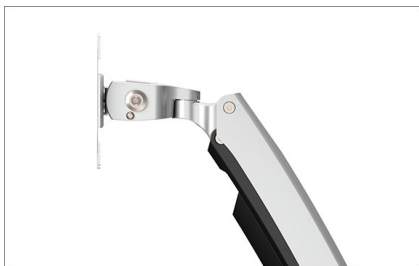

ICY BOX IB-MS613-W

Monitor stand with wall mount for a monitor up to 24" (61 cm)

Key features

- The IB-MS613-W remains the classic multiple stand design and makes it more slim and ergonomic
- Special metal wall mount design to guarantee stability
- Wall distance of 97 bis 613 mm very discreet but still very flexible
- Smart Torque Adjust is always available at the hinge module to meet various weights implemented
- Inside-track cable management
- For screen size up to 24" (61 cm) diagonal screen measurement
- Supports 100x100 and 75x75 VESA standards

Max. weight of monitor	2 - 10 kg
VESA - Swivel (Hinge)	+/- 90° horizontal
VESA - Tilt (Hinge)	+90° / -20° vertical
Arm - Tilt	+65° / -30° vertical
VESA - Rotate (Pivot)	360° horizontal
Wall mount - Rotate (Pivot)	180° vertical
Mounting	Full metal wall mount
Wall distance	97mm - 613mm

ICY BOX **IB-MS613-W**

Monitor stand with wall mount for a monitor up to 24" (61 cm)

Requirements

The bracket is suitable for monitors with a screen diagonal up to 24" (61 cm) and the VESA standards 100x100 and 75x75. It is important that these should not exceed a maximum weight of 10 kg.

With firm hold

The wall mount allows the IB-MS613-W to be attached to walls. The ingenious design ensures a uniformly distributed weight and firm hold on the wall.

Movable

No matter how you like to work - the different joints can be moved in many angles. This allows the monitor to be aligned exactly as required. A full rotation of 360° is possible, just like adjusting the height, inclination or distance to the wall.