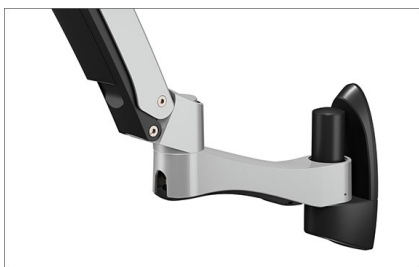

ICY BOX IB-MS613-W

Monitor stand with wall mount for a monitor up to 24" (61 cm)

Key features

- The IB-MS613-W remains the classic multiple stand design and makes it more slim and ergonomic
- Special metal wall mount design to guarantee stability
- Wall distance of 97 bis 613 mm very discreet but still very flexible
- Smart Torque Adjust is always available at the hinge module to meet various weights implemented
- Inside-track cable management
- For screen size up to 24" (61 cm) diagonal screen measurement
- Supports 100x100 and 75x75 VESA standards

Max. weight of monitor	2 - 10 kg
VESA - Swivel (Hinge)	+/- 90° horizontal
VESA - Tilt (Hinge)	+90° / -20° vertical
Arm - Tilt	+65° / -30° vertical
VESA - Rotate (Pivot)	360° horizontal
Wall mount - Rotate (Pivot)	180° vertical
Mounting	Full metal wall mount
Wall distance	97mm - 613mm

ICY BOX **IB-MS613-W**

Monitor stand with wall mount for a monitor up to 24" (61 cm)

Requirements

The bracket is suitable for monitors with a screen diagonal up to 24" (61 cm) and the VESA standards 100x100 and 75x75. It is important that these should not exceed a maximum weight of 10 kg.

With firm hold

The wall mount allows the IB-MS613-W to be attached to walls. The ingenious design ensures a uniformly distributed weight and firm hold on the wall.

Movable

No matter how you like to work - the different joints can be moved in many angles. This allows the monitor to be aligned exactly as required. A full rotation of 360° is possible, just like adjusting the height, inclination or distance to the wall.