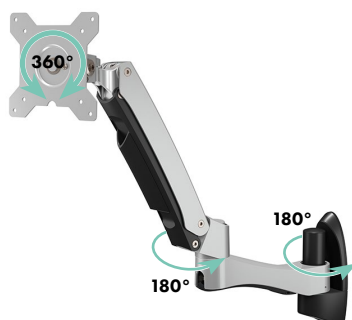

ICY BOX IB-MS613-W

Monitor stand with wall mount for a monitor up to 24" (61 cm)

Key features

- The IB-MS613-W remains the classic multiple stand design and makes it more slim and ergonomic
- Special metal wall mount design to guarantee stability
- Wall distance of 97 bis 613 mm very discreet but still very flexible
- Smart Torque Adjust is always available at the hinge module to meet various weights implemented
- Inside-track cable management
- For screen size up to 24" (61 cm) diagonal screen measurement
- Supports 100x100 and 75x75 VESA standards

Packing content
 IB-MS613-W, allen wrench, set of screws, QIG

Technical data

Model	IB-MS613-W
Article no.	60307
EAN code	4250078166337
Brand	ICY BOX
Colour	Silver / Black
Material	Steel / Plastic / Aluminum Alloy
Maximum size of monitor	24" (61 cm)
Number of monitors	1

ICY BOX **IB-MS613-W**

Monitor stand with wall mount for a monitor up to 24" (61 cm)

Requirements

The bracket is suitable for monitors with a screen diagonal up to 24" (61 cm) and the VESA standards 100x100 and 75x75. It is important that these should not exceed a maximum weight of 10 kg.

With firm hold

The wall mount allows the IB-MS613-W to be attached to walls. The ingenious design ensures a uniformly distributed weight and firm hold on the wall.

Movable

No matter how you like to work - the different joints can be moved in many angles. This allows the monitor to be aligned exactly as required. A full rotation of 360° is possible, just like adjusting the height, inclination or distance to the wall.