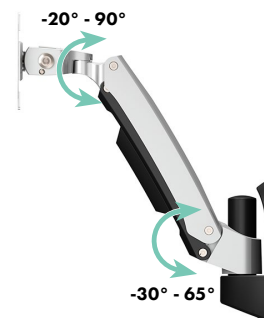

ICY BOX IB-MS612-W

Monitor stand with wall mount for a monitor up to 24" (61 cm)

Key features

- The IB-MS612-W remains the classic multiple stand design and makes it more slim and ergonomic
- Special metal wall mount design to guarantee stability
- Wall distance of 97 up to 413 mm very discreet but still very flexible
- Smart Torque Adjust™ is always available at the hinge module to meet various weights implemented
- Inside-track cable management
- For screen size up to 24" (61 cm) diagonal screen measurement
- Supports 100x100 and 75x75 VESA standards

Max. weight of monitor	2 - 10 kg
VESA - Swivel (Hinge)	+/- 90° horizontal
VESA - Tilt (Hinge)	+90° / -20° vertical
Arm - Tilt	+65° / -30° vertical
VESA - Rotate (Pivot)	360° horizontal
Wall mount - Rotate (Pivot)	180° vertical
Mounting	Full metal wall mount
Wall distance	97mm - 413mm

ICY BOX **IB-MS612-W**

Monitor stand with wall mount for a monitor up to 24" (61 cm)

Requirements

The bracket is suitable for monitors with a screen diagonal up to 24" (61 cm) and the VESA standards 100x100 and 75x75. It is important that these should not exceed a maximum weight of 10 kg.

With firm hold

The wall mount allows the IB-MS612-W to be attached to walls. The ingenious design ensures a uniformly distributed weight and firm hold on the wall.

Movable

No matter how you like to work - the different joints can be moved in many angles. This allows the monitor to be aligned exactly as required. A full rotation of 360° is possible, just like adjusting the height, inclination or distance to the wall.