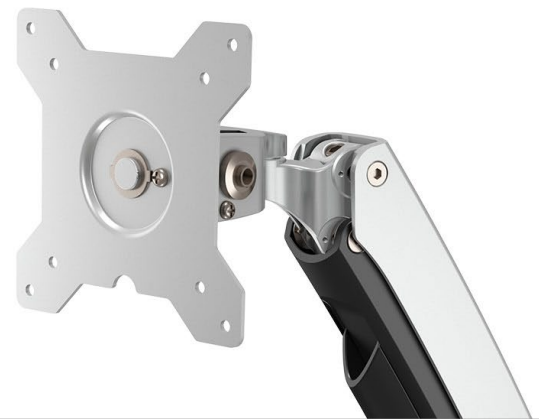

ICY BOX IB-MS612-W

Monitor stand with wall mount for a monitor up to 24" (61 cm)

Key features

- The IB-MS612-W remains the classic multiple stand design and makes it more slim and ergonomic
- Special metal wall mount design to guarantee stability
- Wall distance of 97 up to 413 mm very discreet but still very flexible
- Smart Torque Adjust™ is always available at the hinge module to meet various weights implemented
- Inside-track cable management
- For screen size up to 24" (61 cm) diagonal screen measurement
- Supports 100x100 and 75x75 VESA standards

Packing content

IB-MS612-W, allen wrench, set of screws, QIG

Technical data

Model	IB-MS612-W
Article no.	60218
EAN code	4250078165491
Brand	ICY BOX
Colour	Silver / Black
Material	Steel / Plastic / Aluminum Alloy
Maximum size of monitor	24" (61 cm)
Number of monitors	1

ICY BOX **IB-MS612-W**

Monitor stand with wall mount for a monitor up to 24" (61 cm)

Requirements

The bracket is suitable for monitors with a screen diagonal up to 24" (61 cm) and the VESA standards 100x100 and 75x75. It is important that these should not exceed a maximum weight of 10 kg.

With firm hold

The wall mount allows the IB-MS612-W to be attached to walls. The ingenious design ensures a uniformly distributed weight and firm hold on the wall.

Movable

No matter how you like to work - the different joints can be moved in many angles. This allows the monitor to be aligned exactly as required. A full rotation of 360° is possible, just like adjusting the height, inclination or distance to the wall.