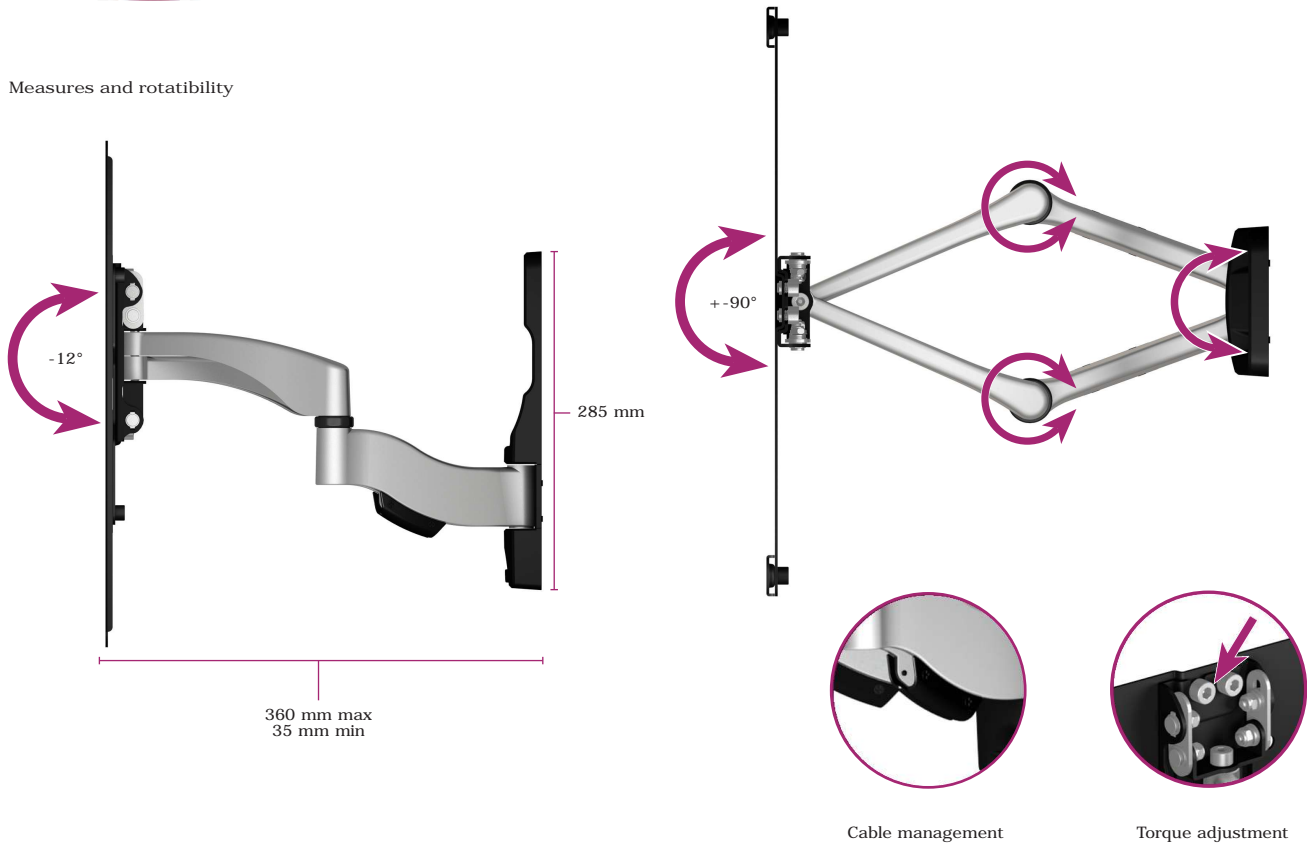

ICY BOX IB-MS602-W
Full metall wall mount for a screen
sizes of 26" (66 cm) to 65" (165 cm)

Key features

- The IB-MS602-W remains the classic multiple stand design and makes it more slim and ergonomic
- Easy Cable™ Management cover & column to make the cables tidy & well arranged
- Smart Torque Adjust™ is always available at every Hinge Module to meet various weights implemented
- Horizontally adjustable VESA support for a wide range of screen dimensions
- For screens size up to 65" (165 cm) diagonal screen measurement
- Special metal wall mount design to guarantee stability
- Ultra Slim - with a walldistance of 41 mm very discreet but still very flexible
- Supports 400x400, 400x200, 200x200, 200x100 and 100x100 VESA standards

Technical data

Model	IB-MS602-W
Article No.	60039
EAN / GTIN code	4250078163800
Brand	ICY BOX
Article text	Full metall wall mount for a screen sizes of 26" (66 cm) to 65" (165 cm)
Colour	Silver
Material	Steel / Plastic / Aluminum Alloy
Maximum size of monitor	65" (165 cm)
Number of monitors	1
Max. weight of monitor	35 kg
VESA - Swivel (Hinge)	+/- 90° vertical
VESA - Tilt (Hinge)	+0°/-12° horizontal
Walldistance min.	35 mm
	360 mm
Mounting	Full metal wall holder

Measures and rotatability

Packing content: IB-MS602-W, allen wrench, set of screws, QIG

Logistical data

Packing unit: 4 pcs./carton
 Total weight: 22.95 kg/carton
 Gross weight (incl. packing): 5.74 kg
 Net weight: 4.61 kg

Dimension/carton: 502x361x302 mm
 Dimension of packing box: 345x485x70 mm
 Dimension of article: 360x430x285 mm
 Country of origin: Taiwan