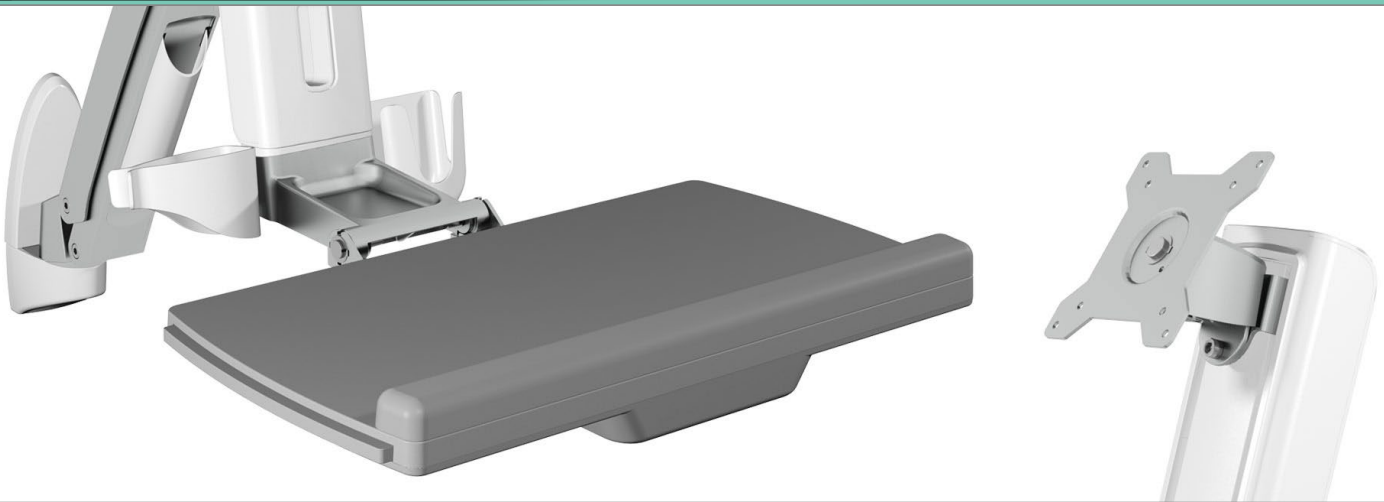

ICY BOX **IB-MS600-W**

Wall mount for a display size up to 24" (61 cm) with additional mouse and keyboard workspace