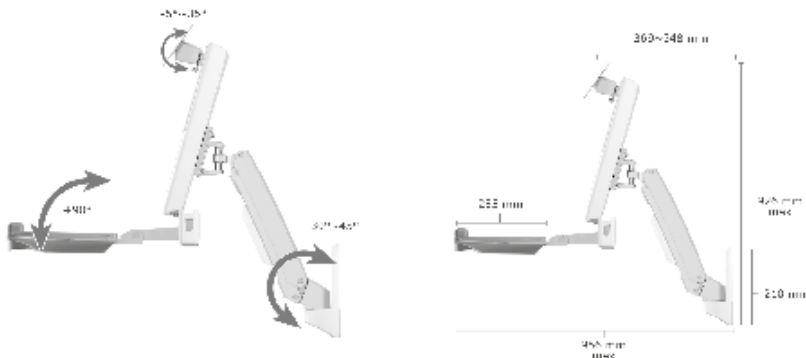

## Wall mount for a display size up to 24" (61 cm) with additional mouse and keyboard workspace

### Key features

- The IB-MS600-W provides an ergonomic "Sit-Stand-Workstation" as solution for dynamic workplaces
- For two screens size up to 24" diagonal screen measurement
- Easy Cable™ Management cover & column to make the cables tidy & well arranged
- Smart Torque Adjust™ is always available at every hinge module to meet various weights implemented
- Vertically adjustable VESA® support for a wide range of screen dimensions
- Special metal desk mount design to guarantee stability
- Simple height setup for the whole workstation
- Suitable for right and left handed users
- Supports 100x100 and 75x75 VESA® standards

<b>Max. weight of keyboard</b>	2.5 kg
<b>Swivel (Hinge)</b>	+/- 90° vertical
<b>Wallmount - Swivel (Hinge)</b>	+/- 90° vertical
<b>VESA - Swivel (Hinge)</b>	+/- 360° vertical
<b>VESA - Tilt (Hinge)</b>	-5~35° horizontal
<b>Tilt (Arm)</b>	65° ~ -30° horizontal
<b>Tilt (Keyboard)</b>	0~90° horizontal
<b>Height adjustment VESA Mounting</b>	124 mm
	Full metal wall holder

### Well connected

The IB-MS600-W provides a vertically adjustable and rotatable VESA® mount for easy adaptation to individual requirements for monitors up to 24" (61 cm) screen size and 8 kg.