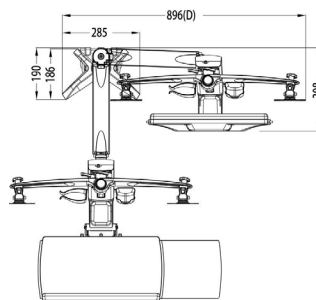

### Key features

- The IB-MS600-T2 provides an ergonomic "Sit-Stand-Workstation" as solution for dynamic workplaces
- For two screens size up to 24" diagonal screen measurement
- Easy Cable™ Management cover & column to make the cables tidy & well arranged
- Smart Torque Adjust™ is always available at every hinge module to meet various weights implemented
- Vertically adjustable VESA® support for a wide range of screen dimensions
- Special metal desk mount design to guarantee stability
- Simple height setup for the whole workstation
- Suitable for right and left handed users
- Supports 100x100 and 75x75 VESA® standards

### Technical data

<b>Model</b>	IB-MS600-T2
<b>Article no.</b>	60338
<b>EAN</b>	4250078166634
<b>Brand</b>	ICY BOX
<b>Colour</b>	Black
<b>Material</b>	Steel / plastic / aluminium alloy
<b>Maximum size of monitor</b>	24"
<b>Number of monitors</b>	2
<b>Max weight arm total</b>	2 - 6 kg

<b>Max. weight of keyboard</b>	2.5 kg
<b>Swivel (Hinge)</b>	+/- 90° vertical
<b>Clamp base - Swivel (Hinge)</b>	+/- 90° vertical
<b>VESA - Swivel (Hinge)</b>	+/- 360° vertical
<b>VESA - Tilt (Hinge)</b>	-5-35° horizontal
<b>Tilt (arm)</b>	+ 65° / - 30° horizontal
<b>Tilt (keyboard)</b>	0-90° horizontal
<b>Height adjustment VESA</b>	124 mm
<b>Mounting</b>	Full metall clamp base