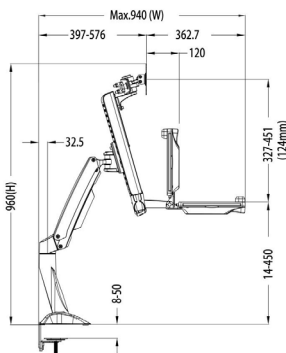

### Key features

- The IB-MS600-T2 provides an ergonomic "Sit-Stand-Workstation" as solution for dynamic workplaces
- For two screens size up to 24" diagonal screen measurement
- Easy Cable™ Management cover & column to make the cables tidy & well arranged
- Smart Torque Adjust™ is always available at every hinge module to meet various weights implemented
- Vertically adjustable VESA® support for a wide range of screen dimensions
- Special metal desk mount design to guarantee stability
- Simple height setup for the whole workstation
- Suitable for right and left handed users
- Supports 100x100 and 75x75 VESA® standards

### Technical data

<b>Model</b>	IB-MS600-T2
<b>Article no.</b>	60338
<b>EAN</b>	4250078166634
<b>Brand</b>	ICY BOX
<b>Colour</b>	Black
<b>Material</b>	Steel / plastic / aluminium alloy
<b>Maximum size of monitor</b>	24"
<b>Number of monitors</b>	2
<b>Max weight arm total</b>	2 - 6 kg

<b>Max. weight of keyboard</b>	2.5 kg
<b>Swivel (Hinge)</b>	+/- 90° vertical
<b>Clamp base - Swivel (Hinge)</b>	+/- 90° vertical
<b>VESA - Swivel (Hinge)</b>	+/- 360° vertical
<b>VESA - Tilt (Hinge)</b>	-5-35° horizontal
<b>Tilt (arm)</b>	+ 65° / - 30° horizontal
<b>Tilt (keyboard)</b>	0-90° horizontal
<b>Height adjustment VESA</b>	124 mm
<b>Mounting</b>	Full metall clamp base

### Well connected

The IB-MS600-T2 provides two horizontally adjustable and rotatable VESA® mounts for easy adaptation to individual requirements for two monitors up to 24" (61 cm) screen size and combined weight of up to 6 kg.