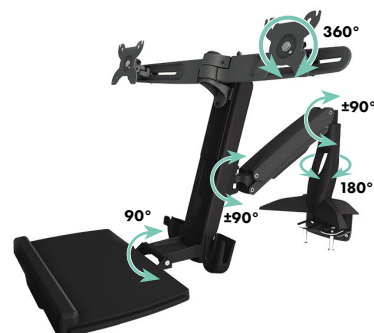

## Desk mounted "Sit-Stand-Workstation" for two displays up to 24" with mouse and keyboard workspace

### Key features

- The IB-MS600-T2 provides an ergonomic "Sit-Stand-Workstation" as solution for dynamic workplaces
- For two screens size up to 24" diagonal screen measurement
- Easy Cable™ Management cover & column to make the cables tidy & well arranged
- Smart Torque Adjust™ is always available at every hinge module to meet various weights implemented
- Vertically adjustable VESA® support for a wide range of screen dimensions
- Special metal desk mount design to guarantee stability
- Simple height setup for the whole workstation
- Suitable for right and left handed users
- Supports 100x100 and 75x75 VESA® standards

<b>Max. weight of keyboard</b>	2.5 kg
<b>Swivel (Hinge)</b>	+/- 90° vertical
<b>Clamp base - Swivel (Hinge)</b>	+/- 90° vertical
<b>VESA - Swivel (Hinge)</b>	+/- 360° vertical
<b>VESA - Tilt (Hinge)</b>	-5-35° horizontal
<b>Tilt (arm)</b>	+ 65° / - 30° horizontal
<b>Tilt (keyboard)</b>	0-90° horizontal
<b>Height adjustment VESA</b>	124 mm
<b>Mounting</b>	Full metall clamp base

### Well connected

The IB-MS600-T2 provides two horizontally adjustable and rotatable VESA® mounts for easy adaptation to individual requirements for two monitors up to 24" (61 cm) screen size and combined weight of up to 6 kg.