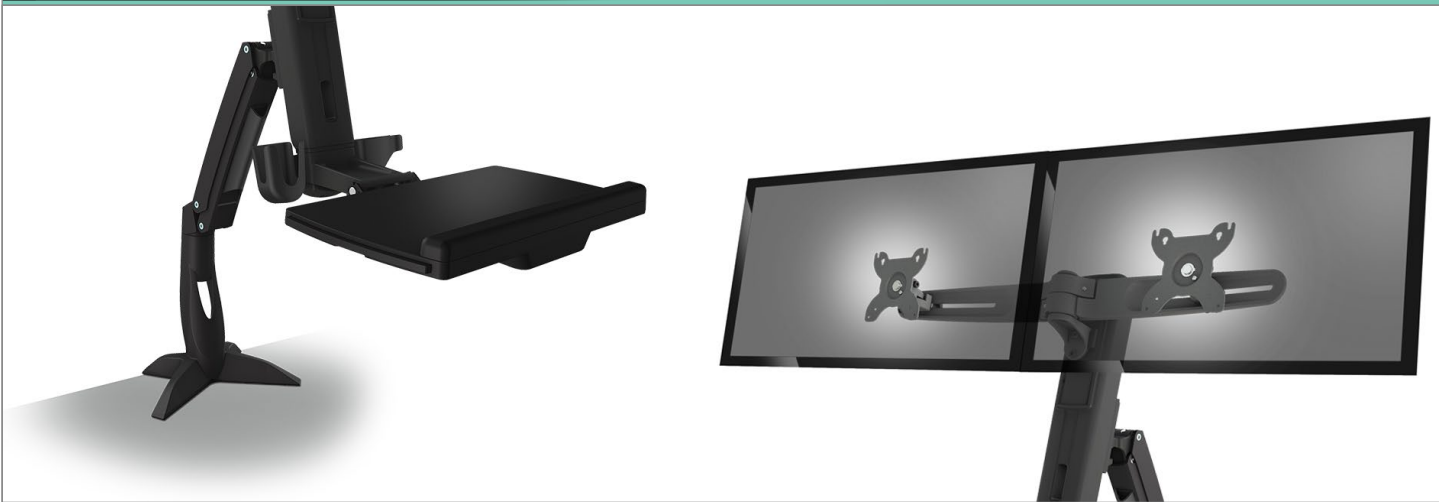

## Desk mounted "Sit-Stand-Workstation" for two displays up to 24" with mouse and keyboard workspace

### Key features

- The IB-MS600-T2 provides an ergonomic "Sit-Stand-Workstation" as solution for dynamic workplaces
- For two screens size up to 24" diagonal screen measurement
- Easy Cable™ Management cover & column to make the cables tidy & well arranged
- Smart Torque Adjust™ is always available at every hinge module to meet various weights implemented
- Vertically adjustable VESA® support for a wide range of screen dimensions
- Special metal desk mount design to guarantee stability
- Simple height setup for the whole workstation
- Suitable for right and left handed users
- Supports 100x100 and 75x75 VESA® standards

<b>Max. weight of keyboard</b>	2.5 kg
<b>Swivel (Hinge)</b>	+/- 90° vertical
<b>Clamp base - Swivel (Hinge)</b>	+/- 90° vertical
<b>VESA - Swivel (Hinge)</b>	+/- 360° vertical
<b>VESA - Tilt (Hinge)</b>	-5-35° horizontal
<b>Tilt (arm)</b>	+ 65° / - 30° horizontal
<b>Tilt (keyboard)</b>	0-90° horizontal
<b>Height adjustment VESA</b>	124 mm
<b>Mounting</b>	Full metall clamp base

### Well connected

The IB-MS600-T2 provides two horizontally adjustable and rotatable VESA® mounts for easy adaptation to individual requirements for two monitors up to 24" (61 cm) screen size and combined weight of up to 6 kg.