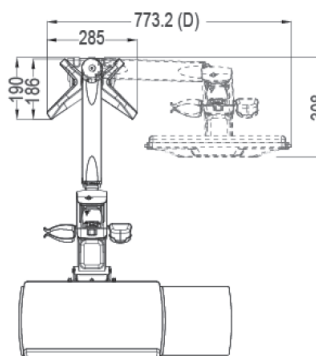

ICY BOX IB-MS600-T

Desk mounted for a display size up to 24" (61 cm) with additional mouse and keyboard

Key features

- The IB-MS600-T provides an ergonomic "Sit-Stand-Workstation" as solution for dynamic workplaces
- Easy Cable™ Management cover & column to make the cables tidy & well arranged
- Smart Torque Adjust™ is always available at every Hinge Module to meet various weights implemented
- Vertically adjustable VESA support for a wide range of screen dimensions
- For screens size up to 24" diagonal screen measurement
- Special metal desk mount design to guarantee stability
- Simple height setup for the whole workstation
- Mouse pad for right and left handed users
- Supports 100x100 and 75x75 VESA standards

Packing content
IB-MS600-T, allen wrench, set of screws, QIG

Technical data

Model	IB-MS600-T
Article no.	60037
EAN	4250078163787
Brand	ICY BOX
Colour	Black
Material	Steel / plastic / aluminium alloy
Maximum size of monitor	24"
Number of monitors	1
Max weight arm total	2 - 8 kg

ICY BOX **IB-MS600-T**

Desk mounted for a display size up to 24" (61 cm)
with additional mouse and keyboard workspace

Well connected

The IB-MS600-T provides a vertically adjustable and rotatable VESA mount for easy adaptation to individual requirements for monitors up to 24" (61 cm) screen size and 8 kg.

Dimension/Carton: 875x400x200 mm
Dimension (with packing): 875x400x200 mm
Dimension of article: 773x940x890 mm
Country of Origin: Taiwan