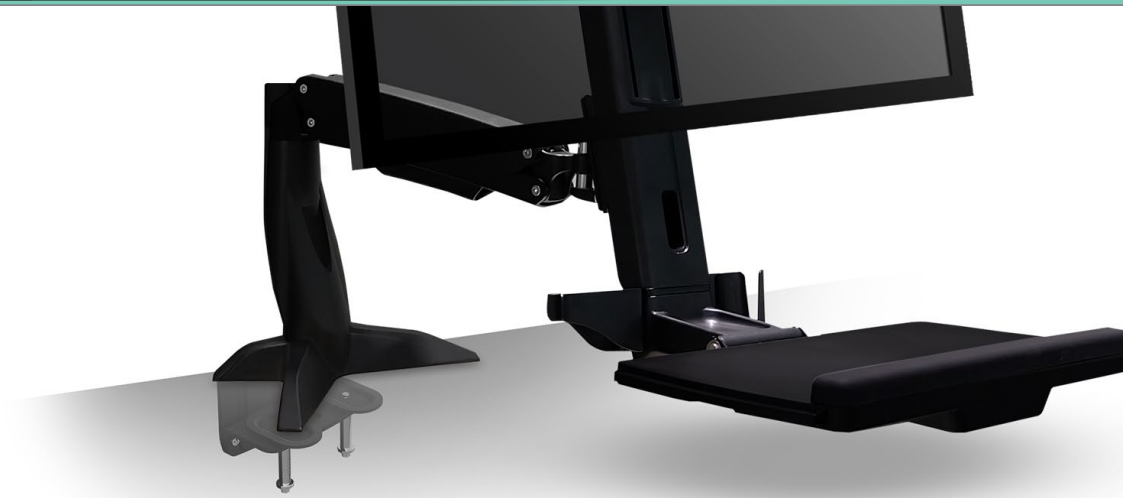

ICY BOX IB-MS600-T

Desk mounted for a display size up to 24" (61 cm) with additional mouse and keyboard

Key features

- The IB-MS600-T provides an ergonomic "Sit-Stand-Workstation" as solution for dynamic workplaces
- Easy Cable™ Management cover & column to make the cables tidy & well arranged
- Smart Torque Adjust™ is always available at every Hinge Module to meet various weights implemented
- Vertically adjustable VESA support for a wide range of screen dimensions
- For screens size up to 24" diagonal screen measurement
- Special metal desk mount design to guarantee stability
- Simple height setup for the whole workstation
- Mouse pad for right and left handed users
- Supports 100x100 and 75x75 VESA standards

Max. weight of keyboard	2.5 kg
Swivel (Hinge)	+/- 90° vertical
Clamp baset - Swivel (Hinge)	+/- 90° vertical
VESA - Swivel (Hinge)	+/- 360° vertical
VESA - Tilt (Hinge)	-5-35° horizontal
Tilt (arm)	+ 65° / - 30° horizontal
Tilt (keyboard)	0-90° horizontal
Height adjustment VESA Mounting	124 mm Full metall clamp base

ICY BOX **IB-MS600-T**

Desk mounted for a display size up to 24" (61 cm)
with additional mouse and keyboard workspace

Well connected

The IB-MS600-T provides a vertically adjustable and rotatable VESA mount for easy adaptation to individual requirements for monitors up to 24" (61 cm) screen size and 8 kg.

Sitting or standing?

It's possible to work while sitting or standing thanks to the the keyboard and ambidextrous mouse tray so that your monitor and peripherals always right in front of you.

A lot of rotations