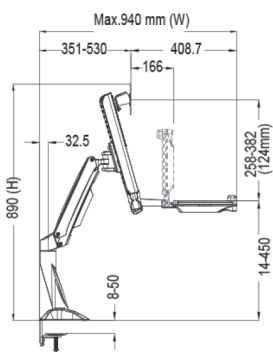

ICY BOX IB-MS600-T

Desk mounted for a display size up to 24" (61 cm) with additional mouse and keyboard

Key features

- The IB-MS600-T provides an ergonomic "Sit-Stand-Workstation" as solution for dynamic workplaces
- Easy Cable™ Management cover & column to make the cables tidy & well arranged
- Smart Torque Adjust™ is always available at every Hinge Module to meet various weights implemented
- Vertically adjustable VESA support for a wide range of screen dimensions
- For screens size up to 24" diagonal screen measurement
- Special metal desk mount design to guarantee stability
- Simple height setup for the whole workstation
- Mouse pad for right and left handed users
- Supports 100x100 and 75x75 VESA standards

Packing content
IB-MS600-T, allen wrench, set of screws, QIG

Technical data

Model	IB-MS600-T
Article no.	60037
EAN	4250078163787
Brand	ICY BOX
Colour	Black
Material	Steel / plastic / aluminium alloy
Maximum size of monitor	24"
Number of monitors	1
Max weight arm total	2 - 8 kg

ICY BOX **IB-MS600-T**

Desk mounted for a display size up to 24" (61 cm)
with additional mouse and keyboard workspace

Well connected

The IB-MS600-T provides a vertically adjustable and rotatable VESA mount for easy adaptation to individual requirements for monitors up to 24" (61 cm) screen size and 8 kg.

Dimension/Carton: 875x400x200 mm
Dimension (with packing): 875x400x200 mm
Dimension of article: 773x940x890 mm
Country of Origin: Taiwan