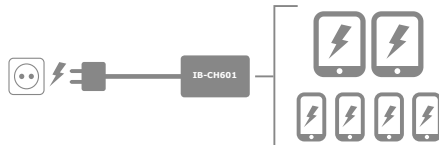

Specification / Technische Daten / Caractéristiques techniques

E
Manual

Product Name IB-CH601
Material ABS Plastic & Aluminium
Dimension 99x70.5x27.5 mm
Input Power Supply AC 100-240 V / 50-60 Hz
Charging Port Output 5 V / 2.4 A (maximum)
Total Output 60 W / 5 V / 12 A
Chipset HFC0500
Package content 1x IB-CH601, power cord, manual

D
Handbuch

Produktname IB-CH601
Material ABS Plastik & Aluminium
Größe 99x70,5x27,5 mm
Input AC 100-240 V / 50-60 Hz
Ladeport- Output 5 V / 2.4 A (maximal)
Total Output 60 W / 5 V / 12 A
Chipsatz HFC0500
Verpackungsinhalt 1x IB-CH601, 1x Stromkabel, Handbuch

F
Manuel

Nom du produit IB-CH601
Matériau Matière plastique ABS et aluminium
Dimensions 99x70,5x27,5 mm
Entrée CA 100-240 V, 50-60 Hz
Sortie du port de charge 5 V / 2,4 A (maximum)
Total des sorties 60 W / 5 V / 12 A
Chipset HFC0500